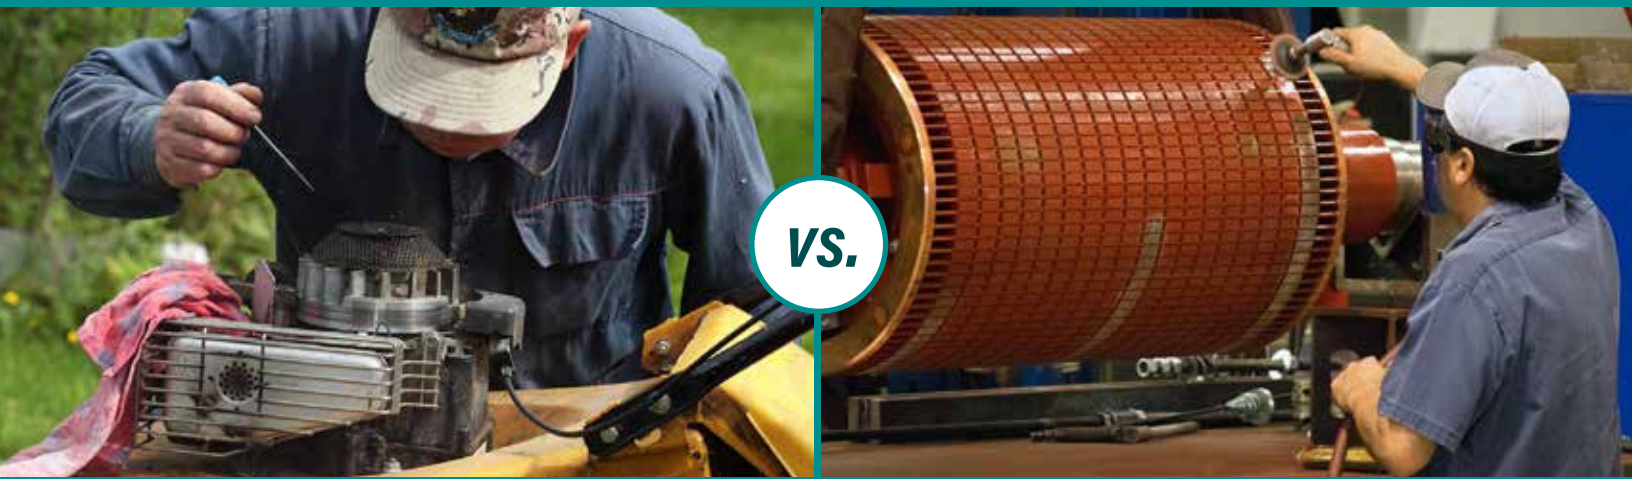

# THE VALUE OF IPS MOTOR SERVICE AND REPAIR

The average lawnmower costs about \$650. Labor rates for lawnmower repair run about \$100 an hour.

Your motors cost anywhere from \$20,000 to \$1 million and up.